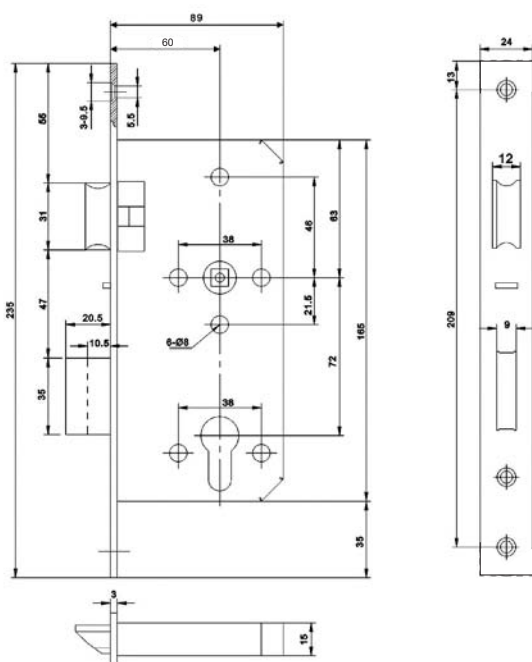

**DLA7260ESC : 60mm backset**
**Finish: SSS, PSS, PB/PVD, SB/PVD, MAB, BL/PVD**

**Features**

- 60mm backset, 72mm centres
- SS 304 forend and strike plate
- SS 304 latch bolt, SS 304 dead bolt
- SS 304 spindle follower
- BS EN12209 performance tested
- Forend and strike plate available square or radius
- Pierced to accept bolt through furniture and escutcheons at 38mm centres
- Suitable for doors where single action of escape as well as high security is required.
- Inside lever handle can withdraw both latch and deadbolt in one action, allowing quick escape for fire and safety reasons, without compromising security