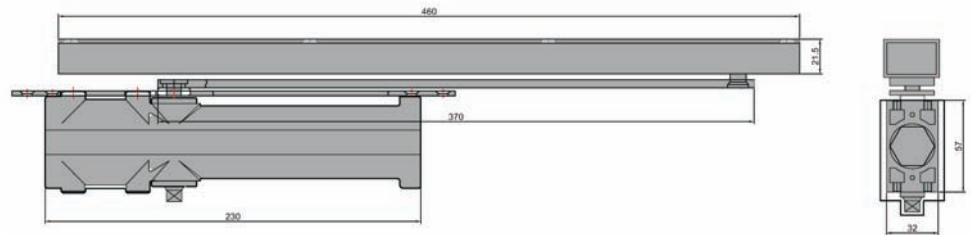

DC7004

Finish: SBP, MABP, MBL

Product specification

Power size (adjustable by position)

EN4	Yes
Mechanism	Rack and pinion
Adjustable closing speed	Yes
Adjustable latch action	Yes
Maximum door width (mm)	1100
Maximum door weight (kg)	80
Opening angle	120°
LH and RH doors - universal application	Yes

Note: push or pull side of the door subject to rebate distances.

Features

- Closer size EN4
- Closer fully integrated into door leaf, the guide rail is only visible when door is open
- Suitable for door shutter thickness of 40mm or more
- Non handed system
- Hold open unit available