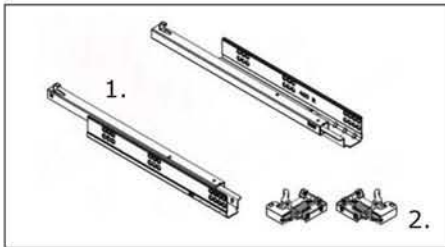

Concealed Single Extensions, Soft Close Undermount slide
Features:

- One-way extension
- Tool free assembly and removal of drawer
- Drawer height adjustment: 0~+3mm
- Loading capacity: 25Kg

Consisting Items:

1. Concealed drawer runners - Left / Right
2. Locking brackets

Kit Package

Space Requirement

Nominal Length NL	Soft close drawer item no.	Set/Pair
250mm	CRSE14625	1
300mm	CRSE14630	1
350mm	CRSE14635	1
400mm	CRSE14640	1
450mm	CRSE14645	1
500mm	CRSE14650	1
550mm	CRSE14655	1