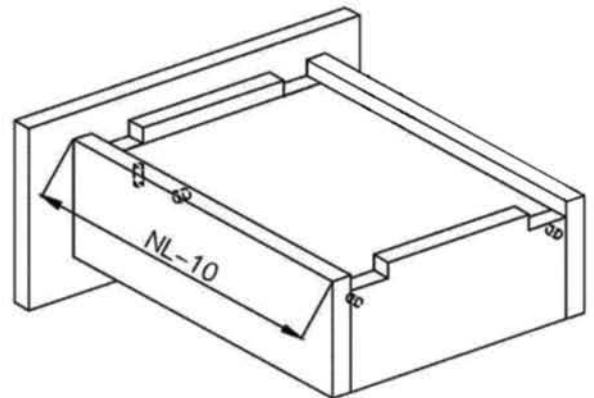

Concealed Single Extensions, Soft Close Undermount slide
Features:

- One-way extension
- Tool free assembly and removal of drawer
- Drawer height adjustment: 0~+3mm
- Loading capacity: 25Kg

Consisting Items:

1. Concealed drawer runners - Left / Right
2. Locking brackets

Kit Package

Space Requirement

Nominal Length NL	Soft close drawer item no.	Set/Pair
250mm	CRSE14625	1
300mm	CRSE14630	1
350mm	CRSE14635	1
400mm	CRSE14640	1
450mm	CRSE14645	1
500mm	CRSE14650	1
550mm	CRSE14655	1