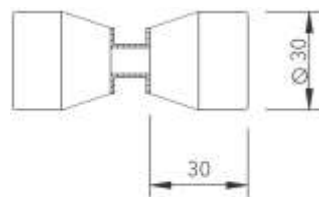

SH71DK

- Back to back shower door knob
- Material : Brass, Size: 32mm

Finish: SSS, PSS, MBL

SH72DK

- Back to back shower door knob
- Material : Brass, Size: 30mm

Finish: SSS, PSS, MBL

SH73DK

- Back to back shower door knob
- Material : Brass, Size: 30mm