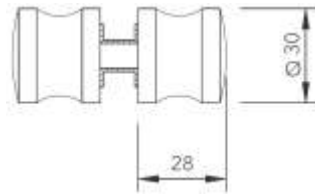

SH71DK

- Back to back shower door knob
- Material : Brass, Size: 32mm

Finish: SSS, PSS, MBL

SH72DK

- Back to back shower door knob
- Material : Brass, Size: 30mm

Finish: SSS, PSS, MBL

SH73DK

- Back to back shower door knob
- Material : Brass, Size: 30mm

Finish: SSS, PSS, MBL