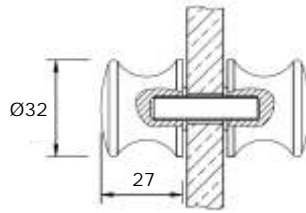

SH71DK

- Back to back shower door knob
- Material : Brass, Size: 32mm

Finish: SSS, PSS, MBL

SH72DK

- Back to back shower door knob
- Material : Brass, Size: 30mm

Finish: SSS, PSS, MBL

SH73DK

- Back to back shower door knob
- Material : Brass, Size: 30mm

Finish: SSS, PSS, MBL