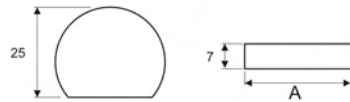

CKS 223

OVAL CABINET KNOB

Material:
Stainless Steel

Projection:
25mm

Available Finishes:

SSS | Satin Stainless Steel

PSS | Polished Stainless Steel

Item No.	Sizes (A)
CKS223	: 30
CKS224	: 35
CKS225	: 45

CKS 226

SQUARE CABINET KNOB

Material:
Stainless Steel

Projection:
23mm

Available Finishes:

SSS | Satin Stainless Steel

PSS | Polished Stainless Steel

Item No.	Sizes (A)
CKS226	: 12
CKS227	: 15
CKS228	: 20
CKS229	: 25