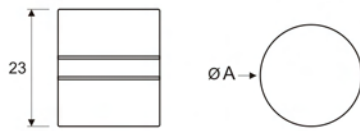

CKS 213

CYLINDRICAL CABINET KNOB

Material:
Stainless Steel

Projection:
23mm

Available Finishes:

SSS | Satin Stainless Steel

PSS | Polished Stainless Steel

Item No.	Sizes (A)
CKS213	: 15
CKS214	: 20
CKS215	: 25

CKS 216

CYLINDRICAL CABINET KNOB

Material:
Stainless Steel

Projection:
20mm

Available Finishes:

SSS | Satin Stainless Steel

PSS | Polished Stainless Steel

Item No.	Sizes (A)
CKS216	: 12
CKS217	: 16
CKS218	: 20