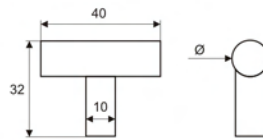

CKS 231

'T' SQUARE/ROUND CABINET KNOB

Material:
Stainless Steel

Projection:
32mm

Available Finishes:

SSS | Satin Stainless Steel

PSS | Polished Stainless Steel

Item No.	Sizes (for Square)
CKS234	: 10
CKS235	: 12
CKS236	: 15

Item No.	Sizes (for Round)
CKS231	: 10
CKS232	: 12
CKS233	: 15

CKS 210

FLAT ROUND KNOB

Material:
Stainless Steel

Projection:
25mm

Available Finishes:

SSS | Satin Stainless Steel

PSS | Polished Stainless Steel

Item No.	Sizes (A)
CKS210	: 15
CKS211	: 20
CKS212	: 25