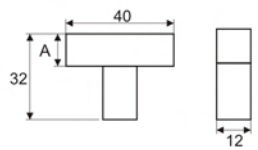

CKS 231

'T' SQUARE/ROUND CABINET KNOB

Material:
Stainless Steel

Projection:
32mm

Available Finishes:

SSS | Satin Stainless Steel

PSS | Polished Stainless Steel

Item No.	Sizes (for Square)
CKS234	: 10
CKS235	: 12
CKS236	: 15

Item No.	Sizes (for Round)
CKS231	: 10
CKS232	: 12
CKS233	: 15

CKS 210

FLAT ROUND KNOB

Material:
Stainless Steel

Projection:
25mm

Available Finishes:

SSS | Satin Stainless Steel

PSS | Polished Stainless Steel

Item No.	Sizes (A)
CKS210	: 15
CKS211	: 20
CKS212	: 25