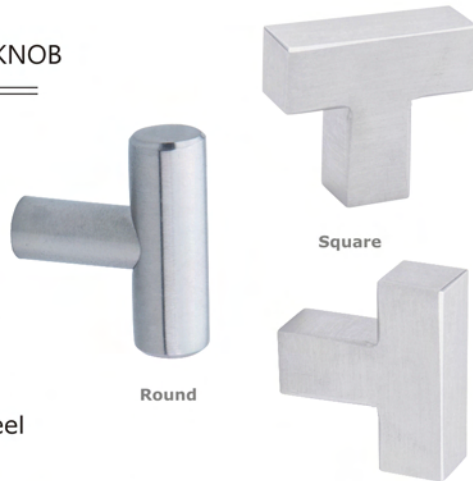

CKS 231

'T' SQUARE/ROUND CABINET KNOB

Material:
Stainless Steel

Projection:
32mm

Available Finishes:

SSS | Satin Stainless Steel

PSS | Polished Stainless Steel

Item No.	Sizes (for Square)
CKS234	: 10
CKS235	: 12
CKS236	: 15

Item No.	Sizes (for Round)
CKS231	: 10
CKS232	: 12
CKS233	: 15

CKS 210

FLAT ROUND KNOB

Material:
Stainless Steel

Projection:
25mm

Available Finishes:

SSS | Satin Stainless Steel

PSS | Polished Stainless Steel

Item No.	Sizes (A)
CKS210	: 15
CKS211	: 20
CKS212	: 25