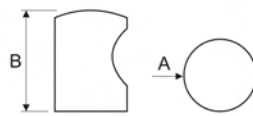

CKS 201

CYLINDRICAL CABINET KNOB

Material:
Stainless Steel

Projection:
26/28/30mm

Available Finishes:

SSS | Satin Stainless Steel

PSS | Polished Stainless Steel

Item No.	Sizes (AxB)
----------	-------------

CKS201	: 16x26
---------------	---------

CKS202	: 20x28
---------------	---------

CKS203	: 25x30
---------------	---------

CKS 208

ROUND CABINET KNOB

Material:
Stainless Steel

Projection:
25/30mm

Available Finishes: