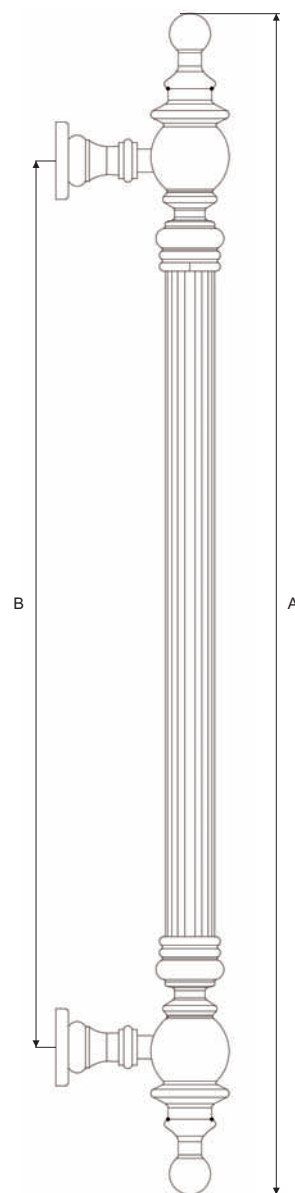

Cassia Pull Handle

Ref. No.	Size (AxB)
----------	------------

- BPH771 : 480x330
- BPH772 : 600x450

Finish: PB, MAB, SB