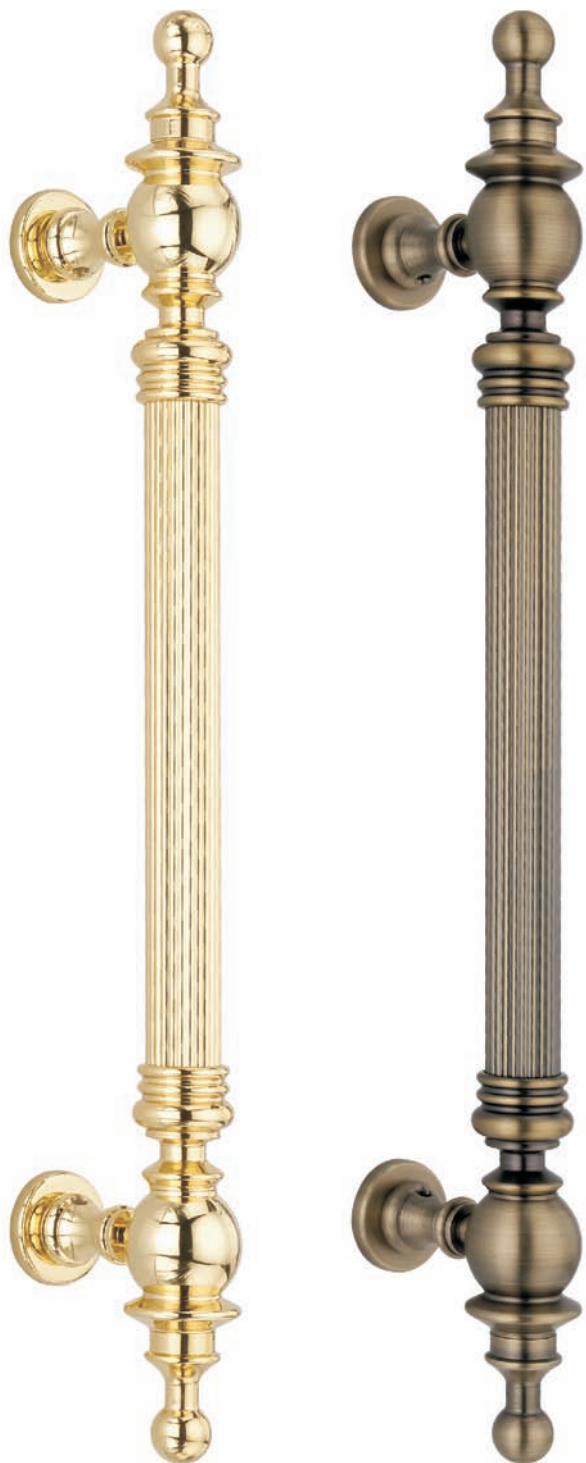

Cassia Pull Handle

Ref. No.	Size (AxB)
----------	------------

- BPH771 : 480x330
- BPH772 : 600x450

Finish: PB, MAB, SB