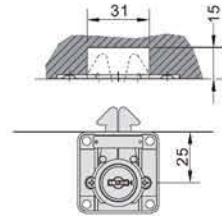

Roller shutter rim lock Ø18

Installation Diagram

Rosette Ø18

Strike plate

Item no.	Size				
EAN3110/22	22mm				
Available Finish: Nickel					

Cam lock 90°

Item no.	Size			
EAN3201/30	30mm			
Available Finish: Nickel				