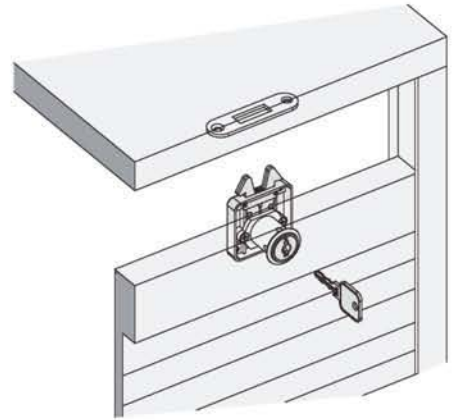

Roller shutter rim lock Ø18

Installation Diagram

Rosette Ø18

Strike plate

Item no.	Size				
EAN3110/22	22mm				
Available Finish: Nickel					

Cam lock 90°

Item no.	Size			
EAN3201/30	30mm			
Available Finish: Nickel				