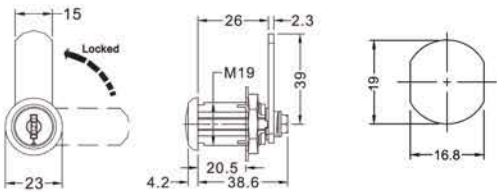

Roller shutter rim lock Ø18

Installation Diagram

Rosette Ø18

Strike plate

Item no.	Size				
EAN3110/22	22mm				
Available Finish: Nickel					

Cam lock 90°

Item no.	Size			
EAN3201/30	30mm			
Available Finish: Nickel				