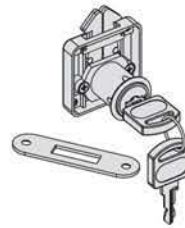

Roller shutter rim lock Ø18

Installation Diagram

Rosette Ø18

Strike plate

Item no.	Size				
EAN3110/22	22mm				
Available Finish: Nickel					

Cam lock 90°

Item no.	Size			
EAN3201/30	30mm			
Available Finish: Nickel				