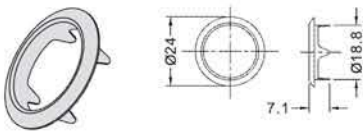

Roller shutter rim lock Ø18

Installation Diagram

Rosette Ø18

Strike plate

Item no.	Size				
EAN3110/22	22mm				
Available Finish: Nickel					

Cam lock 90°

Item no.	Size			
EAN3201/30	30mm			
Available Finish: Nickel				