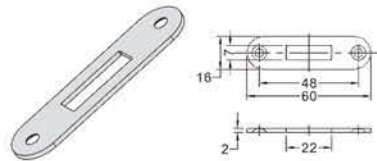

Roller shutter rim lock Ø18

Installation Diagram

Rosette Ø18

Strike plate

Item no.	Size				
EAN3110/22	22mm				
Available Finish: Nickel					

Cam lock 90°

Item no.	Size			
EAN3201/30	30mm			
Available Finish: Nickel				