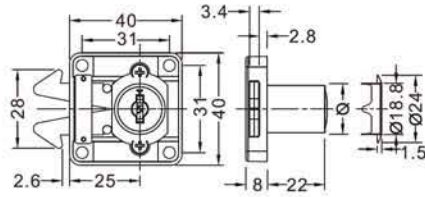

Roller shutter rim lock Ø18

Installation Diagram

Rosette Ø18

Strike plate

Item no.	Size				
EAN3110/22	22mm				
Available Finish: Nickel					

Cam lock 90°

Item no.	Size			
EAN3201/30	30mm			
Available Finish: Nickel				