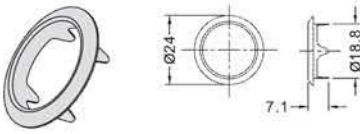

Push lock Ø18

Installation Diagram

Rosette Ø18

Strike plate

Item no.	Size				
EN3300/22	22mm	SX3000B	3.5x12		
Available Finish: Nickel					

Central Lock Front mount

Installation Diagram

Bar Guide

Item no.	Size
EAN3700/22	22mm
Available Finish: Nickel	