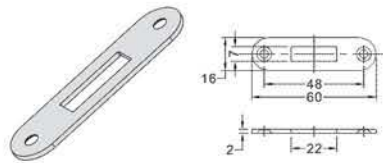

Push lock Ø18

Installation Diagram

Rosette Ø18

Strike plate

Item no.	Size				
EN3300/22	22mm	SX3000B	3.5x12		
Available Finish: Nickel					

Central Lock Front mount

Installation Diagram

Bar Guide

Item no.	Size
EAN3700/22	22mm
Available Finish: Nickel	