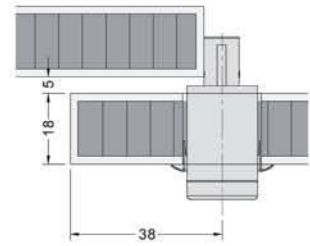

Push lock Ø18

Installation Diagram

Rosette Ø18

Strike plate

Item no.	Size				
EN3300/22	22mm	SX3000B	3.5x12		
Available Finish: Nickel					

Central Lock Front mount

Installation Diagram

Bar Guide

Item no.	Size
EAN3700/22	22mm
Available Finish: Nickel	