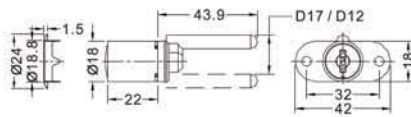

Push lock Ø18

Installation Diagram

Rosette Ø18

Strike plate

Item no.	Size				
EN3300/22	22mm	SX3000B	3.5x12		
Available Finish: Nickel					

Central Lock Front mount

Installation Diagram

Bar Guide

Item no.	Size
EAN3700/22	22mm
Available Finish: Nickel	