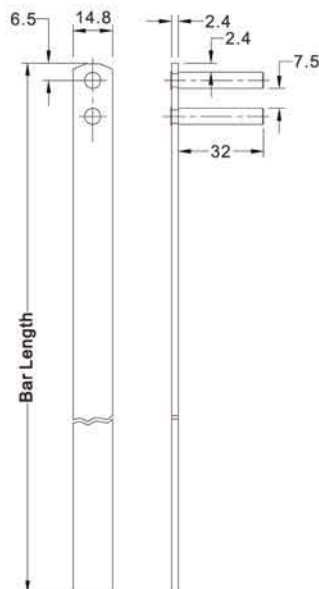

Push lock Ø18

Installation Diagram

Rosette Ø18

Strike plate

Item no.	Size				
EN3300/22	22mm	SX3000B	3.5x12		
Available Finish: Nickel					

Central Lock Front mount

Installation Diagram

Bar Guide

Item no.	Size
EAN3700/22	22mm
Available Finish: Nickel	