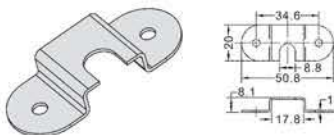

Push lock Ø18

Installation Diagram

Rosette Ø18

Strike plate

Item no.	Size				
EN3300/22	22mm	SX3000B	3.5x12		
Available Finish: Nickel					

Central Lock Front mount

Installation Diagram

Bar Guide

Item no.	Size
EAN3700/22	22mm
Available Finish: Nickel	