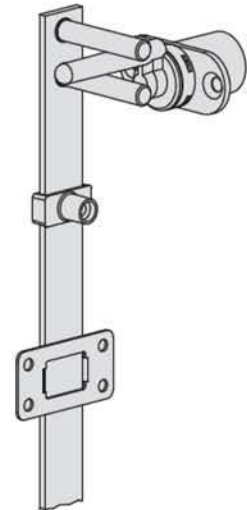

Push lock Ø18

Installation Diagram

Rosette Ø18

Strike plate

Item no.	Size				
EN3300/22	22mm	SX3000B	3.5x12		
Available Finish: Nickel					

Central Lock Front mount

Installation Diagram

Bar Guide

Item no.	Size
EAN3700/22	22mm
Available Finish: Nickel	