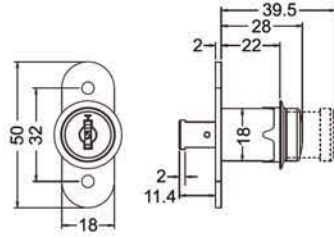

Push lock Ø18

Installation Diagram

Rosette Ø18

Strike plate

Item no.	Size				
EN3300/22	22mm	SX3000B	3.5x12		
Available Finish: Nickel					

Central Lock Front mount

Installation Diagram

Bar Guide

Item no.	Size
EAN3700/22	22mm
Available Finish: Nickel	