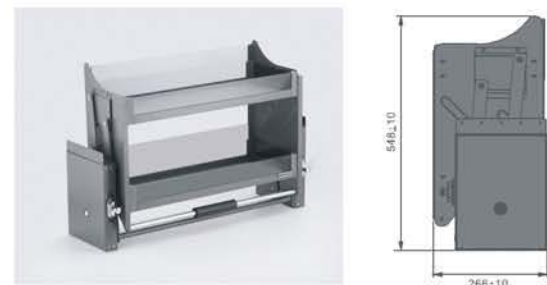

Glass Magic Corner

Features

- Soft closing, basket freely combination for corner space, left and right installation for choice
- For pots, big plates etc
- High strength steel frame, movable glass basket
- Loading capacity: 27kg
- Finish: Dark grey

Item Code	Cabinet Width	WxDxH (mm)
KG2106SR-90/DG	Min 900mm	860-968x500-550x530
KG2106SL-90/DG	Min 900mm	860-968x500-550x530

Lift Basket

Features

- Soft opening and closing, adjustable loading capacity, reasonable use of wall cupboard space
- For Pans, big plates
- Strong frame, two layers glass basket
- Loading capacity: 15kg
- Finish: Dark grey

Item Code	Cabinet Width	WxDxH (mm)
KG3303S-60/DG	600mm	560x280x560
KG3303S-70/DG	700mm	660x280x560
KG3303S-80/DG	800mm	760x280x560
KG3303S-90/DG	900mm	860x280x560