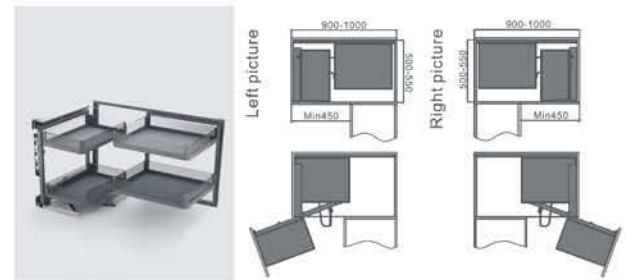

Glass Magic Corner

Features

- Soft closing, basket freely combination for corner space, left and right installation for choice
- For pots, big plates etc
- High strength steel frame, movable glass basket
- Loading capacity: 27kg
- Finish: Dark grey

Item Code	Cabinet Width	WxDxH (mm)
KG2106SR-90/DG	Min 900mm	860-968x500-550x530
KG2106SL-90/DG	Min 900mm	860-968x500-550x530

Lift Basket

Features

- Soft opening and closing, adjustable loading capacity, reasonable use of wall cupboard space
- For Pans, big plates
- Strong frame, two layers glass basket
- Loading capacity: 15kg
- Finish: Dark grey

Item Code	Cabinet Width	WxDxH (mm)
KG3303S-60/DG	600mm	560x280x560
KG3303S-70/DG	700mm	660x280x560
KG3303S-80/DG	800mm	760x280x560
KG3303S-90/DG	900mm	860x280x560