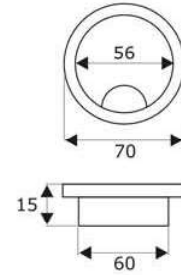

**EAN0101**

Material: Steel

Finish: SSS

**EAN0102**

Material: Aluminium

Finish: Chrome

 Material: Plastic  
 Finish: Black

Item no.	Size mm		
	A	B	C
<b>EAN0107</b>	78	60	16
<b>EAN0112</b>	98	80	22

 Material: Plastic  
 Finish: Grey

Item no.	Size mm		
	A	B	C
<b>EAN0108</b>	78	60	16
<b>EAN0110</b>	98	80	22

 Material: Plastic  
 Finish: White

Item no.	Size mm		
	A	B	C
<b>EAN0109</b>	78	60	16
<b>EAN0111</b>	98	80	22