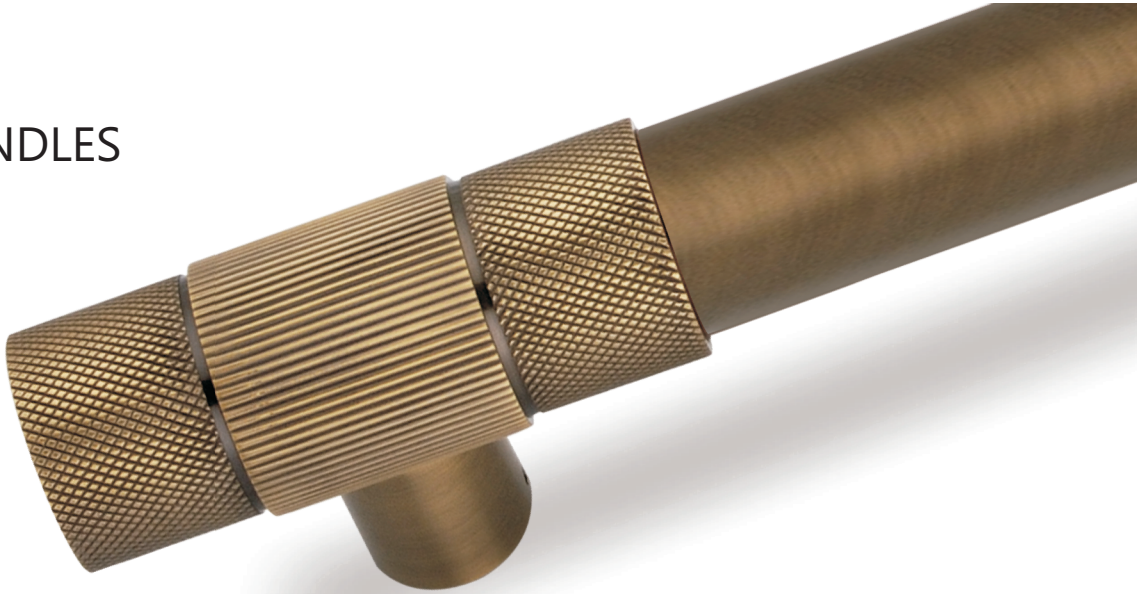

BRASS PULL HANDLES

PB

MAB

MBL

BPH1188 Emperio Pull Handle

Dimension