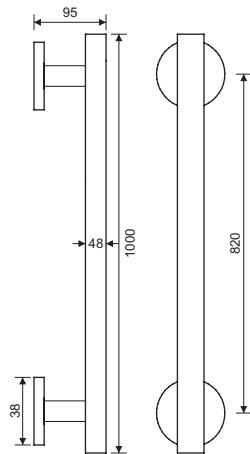

Satin Brass

BPH1165

Dimension

BPH1175

Dimension