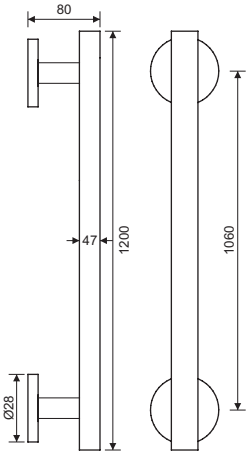

BPH1145

Dimension

BPH1155

Dimension

Satin Brass