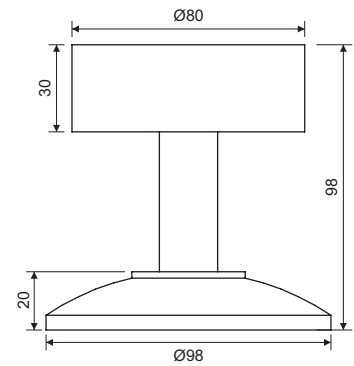

# BRASS MORTICE KNOB

Matt Antique Brass

**BMK380**

Size : 80mm

Satin Brass

### Dimension

Satin Brass  
Matt Antique Brass

**BMK365**

Size : 65mm

Matt Antique Brass

### Dimension