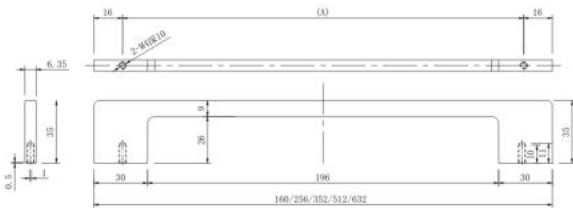

64 BOXY

Material:
Solid Aluminium

Projection:
38mm

Square Dia:
12mm

Available Sizes (MM)

Size : 158 | 222 | 600 | 1200

CC : 128 | 192 | 544 | 1120

Available Finishes:

Bsg | Brush Sherry Gold

Mbl | Matt Black

Ssl | Stainless Steel Look

64 BOXY

Material: Solid Aluminium

Finish	Brush Sherry Gold	Matt Black	Stainless Steel Look
Size in mm (A)	Item Code		
128	64158BSG	64158MBL	64158SSL
192	64222BSG	64222MBL	64222SSL
544	64600BSG	64600MBL	64600SSL
1120	641200BSG	641200MBL	641200SSL

65 FLATRON

Material: Solid Aluminium

Finish	Brush Sherry Gold	Matt Black	Stainless Steel Look
Size in mm (A)	Item Code		
128	65160BSG	65160MBL	65160SSL
224	65256BSG	65256MBL	65256SSL
320	65352BSG	65352MBL	65352SSL
480	65512BSG	65512MBL	65512SSL
600	65632BSG	65632MBL	65632SSL

66 WEDGE

Material: Solid Aluminium

Finish	Brush Sherry Gold	Matt Black	Stainless Steel Look
Size in mm (A)	Item Code		
192	66218BSG	66218MBL	66218SSL
224	66249BSG	66249MBL	66249SSL