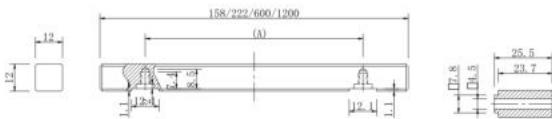

64 BOXY

Material:
Solid Aluminium

Projection:
38mm

Square Dia:
12mm

Available Sizes (MM)

Size : 158 | 222 | 600 | 1200

CC : 128 | 192 | 544 | 1120

Available Finishes:

Bsg | Brush Sherry Gold

Mbl | Matt Black

Ssl | Stainless Steel Look

64 BOXY

Material: Solid Aluminium

Finish	Brush Sherry Gold	Matt Black	Stainless Steel Look
Size in mm (A)	Item Code		
128	64158BSG	64158MBL	64158SSL
192	64222BSG	64222MBL	64222SSL
544	64600BSG	64600MBL	64600SSL
1120	641200BSG	641200MBL	641200SSL

65 FLATRON

Material: Solid Aluminium

Finish	Brush Sherry Gold	Matt Black	Stainless Steel Look
Size in mm (A)	Item Code		
128	65160BSG	65160MBL	65160SSL
224	65256BSG	65256MBL	65256SSL
320	65352BSG	65352MBL	65352SSL
480	65512BSG	65512MBL	65512SSL
600	65632BSG	65632MBL	65632SSL

66 WEDGE

Material: Solid Aluminium

Finish	Brush Sherry Gold	Matt Black	Stainless Steel Look
Size in mm (A)	Item Code		
192	66218BSG	66218MBL	66218SSL
224	66249BSG	66249MBL	66249SSL