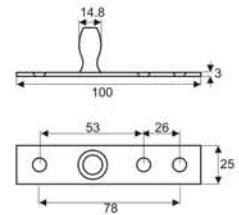

PS41R/L

Finish: SSS, PSS
Features

- Sidelite mounted transom strike with fin support.
- Suitable for : 10 to 12mm Glass.
- Universal application.

**PT50
Top Pivot Plate**

Finish: SSS, PSS, MBE

**PD83-C2
Top Rod**

Finish: SSS, PSS
**PD83-C3
Bottom Rod**

Finish: SSS, PSS