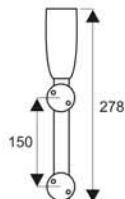

PS41R/L

Finish: SSS, PSS
Features

- Sidelite mounted transom strike with fin support.
- Suitable for : 10 to 12mm Glass.
- Universal application.

**PT50
Top Pivot Plate**

Finish: SSS, PSS, MBE

**PD83-C2
Top Rod**

Finish: SSS, PSS
**PD83-C3
Bottom Rod**

Finish: SSS, PSS