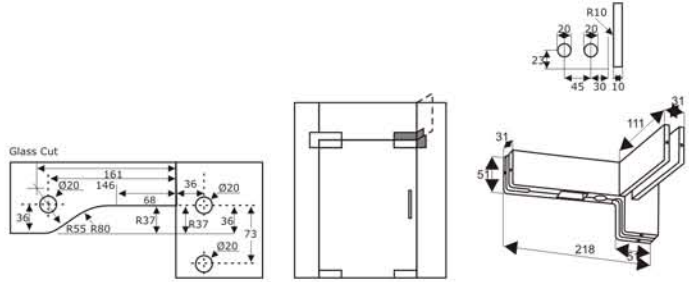

PS41R/L

Finish: SSS, PSS
Features

- Sidelite mounted transom strike with fin support.
- Suitable for : 10 to 12mm Glass.
- Universal application.

**PT50
Top Pivot Plate**

Finish: SSS, PSS, MBE

**PD83-C2
Top Rod**

Finish: SSS, PSS
**PD83-C3
Bottom Rod**

Finish: SSS, PSS