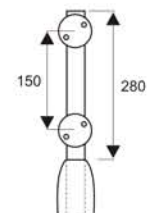

PS41R/L

Finish: SSS, PSS
Features

- Sidelite mounted transom strike with fin support.
- Suitable for : 10 to 12mm Glass.
- Universal application.

**PT50
Top Pivot Plate**

Finish: SSS, PSS, MBE

**PD83-C2
Top Rod**

Finish: SSS, PSS
**PD83-C3
Bottom Rod**

Finish: SSS, PSS