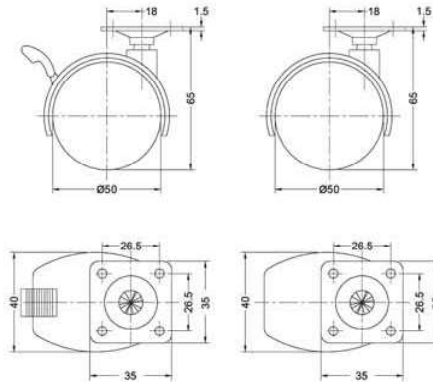

Tandema-mini twin wheel

Finish: Black

Item no.	Size	Description
● EASLW1.50	50mm	With brake
● EALW1.50	50mm	Without brake

- Loading capacity: 45kg/pcs
- Thickness to wheel surface: 10mm
- Material: Nylon plastic

Bolt with sleeve tandem-mini twin wheel

Finish: Black

Item no.	Size	Description
● EASLW5.50	50mm	With brake
● EALW5.50	50mm	Without brake

- Loading capacity: 45kg/pcs
- Thickness to wheel surface: 10mm
- Material: Nylon plastic

Threaded bolt tandem-mini twin wheel

Finish: Black

Item no.	Size	Description
● EASLW9.50	50mm	With brake
● EALW9.50	50mm	Without brake

- Loading capacity: 45kg/pcs
- Thickness to wheel surface: 10mm
- Material: Nylon plastic