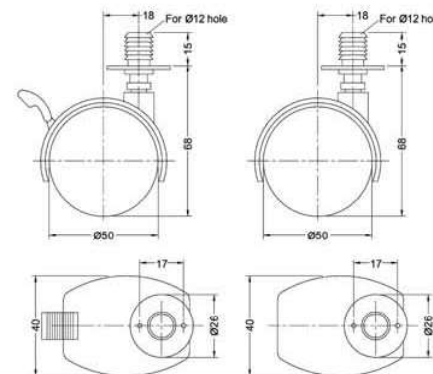

Tandema-mini twin wheel

Finish: Black

Item no.	Size	Description
● EASLW1.50	50mm	With brake
● EALW1.50	50mm	Without brake

- Loading capacity: 45kg/pcs
- Thickness to wheel surface: 10mm
- Material: Nylon plastic

Bolt with sleeve tandem-mini twin wheel

Finish: Black

Item no.	Size	Description
● EASLW5.50	50mm	With brake
● EALW5.50	50mm	Without brake

- Loading capacity: 45kg/pcs
- Thickness to wheel surface: 10mm
- Material: Nylon plastic

Threaded bolt tandem-mini twin wheel

Finish: Black

Item no.	Size	Description
● EASLW9.50	50mm	With brake
● EALW9.50	50mm	Without brake

- Loading capacity: 45kg/pcs
- Thickness to wheel surface: 10mm
- Material: Nylon plastic