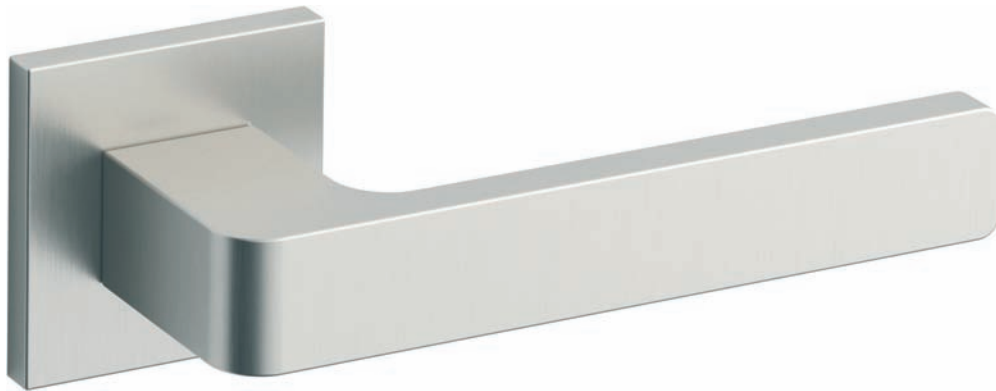

BLR851

Satin Nickel

Finish:

Polished Chrome

Polished Brass

Satin Brass

Matt Black

Satin Chrome