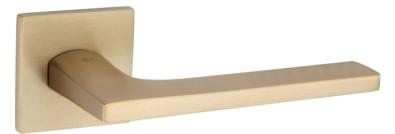

BLR832

Matt Black

BLR832/S

Finish:

Satin Champagne Gold

Matt Antique Brass

Satin Chrome

Brushed Nickel

Satin Brass

Urban Bronze

Finish: SCG, MAB, SC, BN, SB, UB, MBL