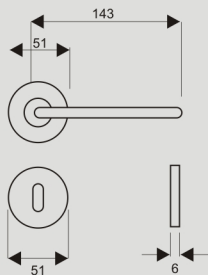

Finish: SCG, MAB, SC, BN, SB, UB, MBL