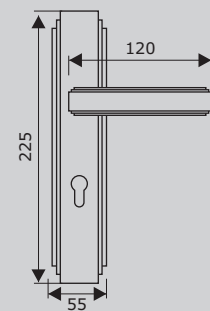

BLR3580

Coffee Bronze
Cabinet Handle

Ref. No.	Size A	Size B
● BLC358-128	128mm	162mm
● BLC358-96	96mm	146mm

BLB358P

Finish: Coffee Bronze