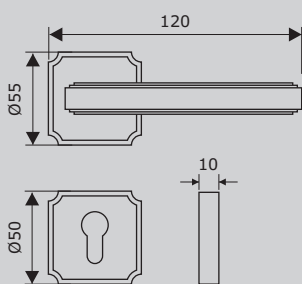

BLR3580

Coffee Bronze
Cabinet Handle

Ref. No.	Size A	Size B
● BLC358-128	128mm	162mm
● BLC358-96	96mm	146mm

BLB358P

Finish: Coffee Bronze