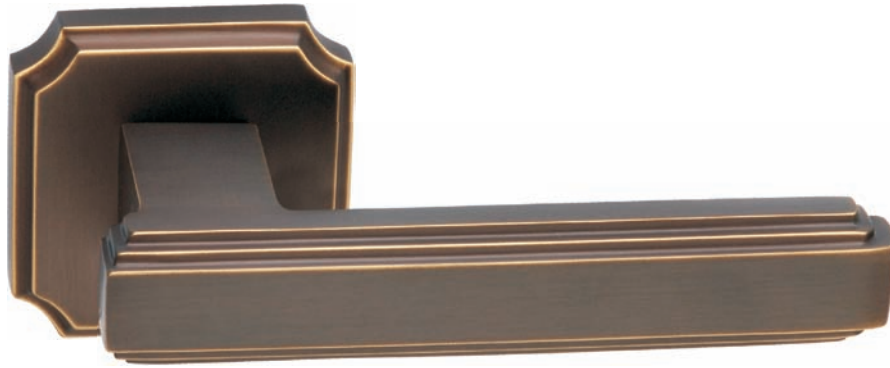

BLR3580

Coffee Bronze
Cabinet Handle

Ref. No.	Size A	Size B
● BLC358-128	128mm	162mm
● BLC358-96	96mm	146mm

BLB358P

Finish: Coffee Bronze