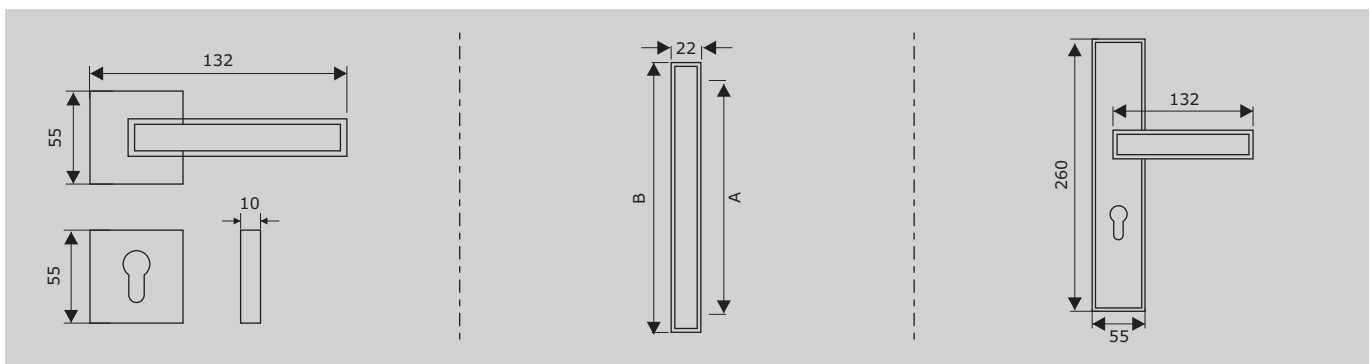

BLR3570

Oil Rubbed Bronze

Cabinet Handle

Ref. No.	Size A	Size B
● BLC357-192	192mm	162mm
● BLC357-128	128mm	162mm
● BLC357-96	96mm	146mm

BLB357P

Finish: Oil Rubbed Bronze