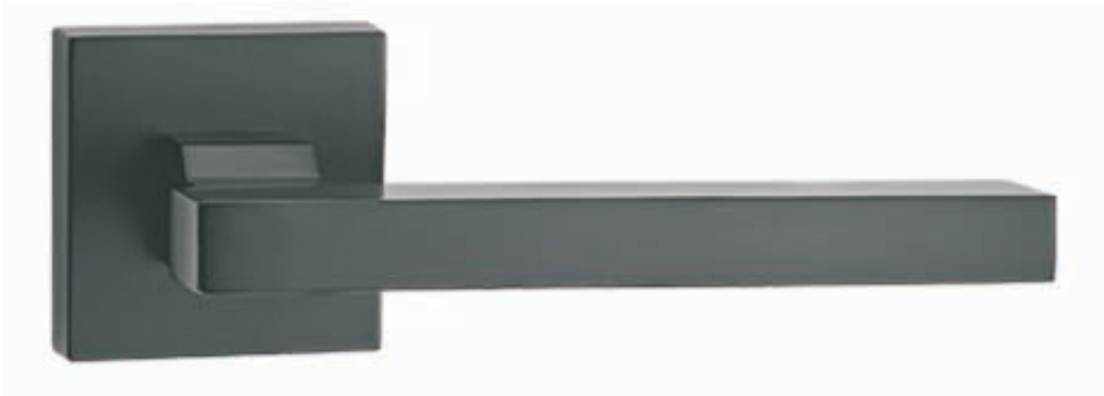

BLR3560

Finish:

Matt Antique Brass

Satin Brass

Matt Black