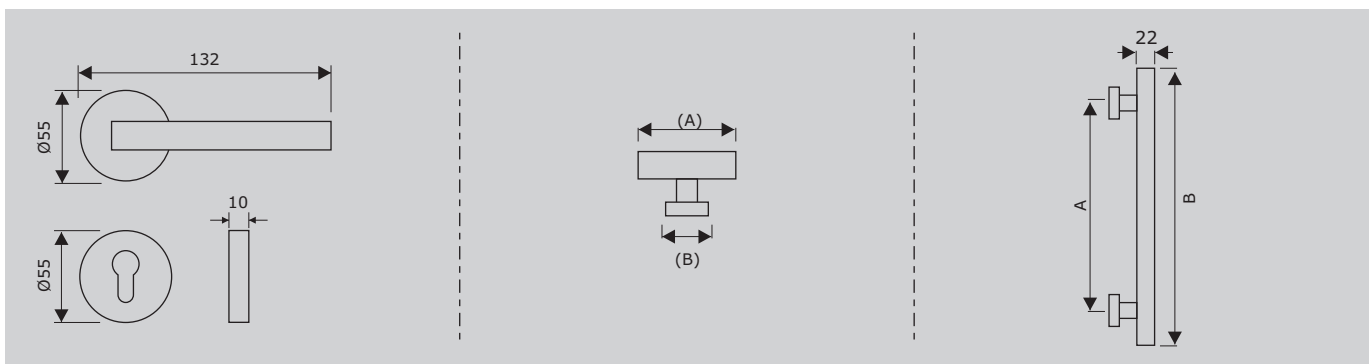

BLR3540

Matt Bronze
Finish:

Matt Bronze

Matt Antique Brass
Cabinet Handle

Ref. No.	Size A	Size B
● BLC354-128	128mm	162mm
● BLC354-96	96mm	146mm

Cabinet Knob

Ref. No.	Size A	Size B
● BLK354-32	Ø52mm	20mm

Finish: PC, PB, MAB, MBL