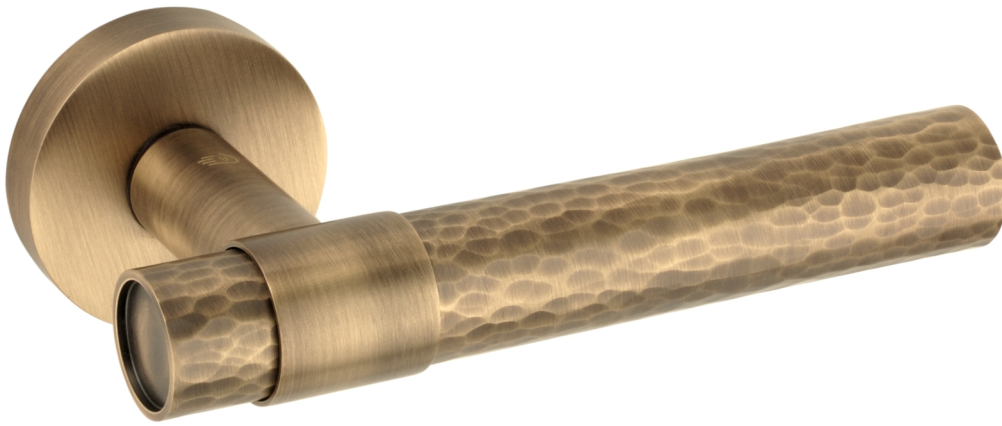

BLR2091

Finish:

Matt Antique Brass 3

Finish : MAB3, SCG, UB