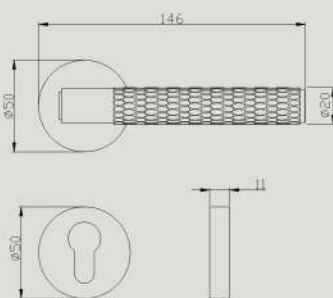

Finish: SCG, UB, MAB