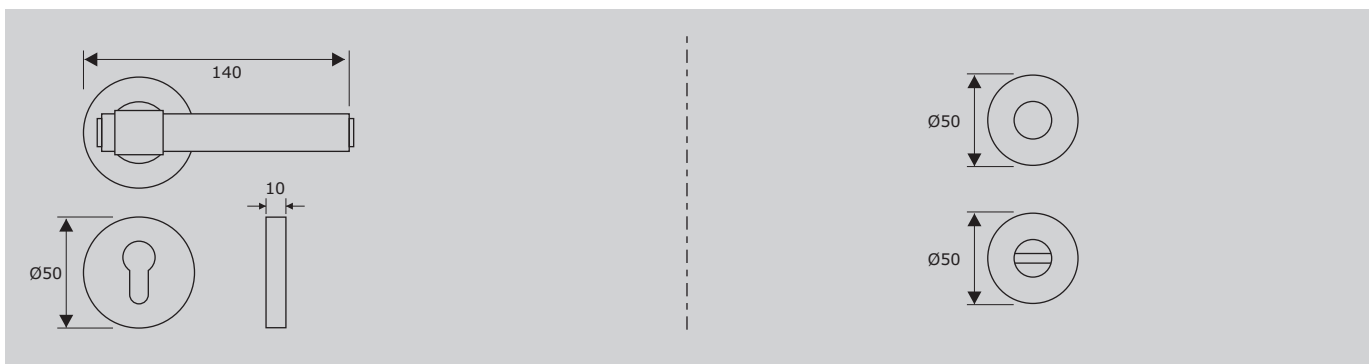

BLR2080

**BLWC801
Turn Knob**

Finish:

Polished Chrome

Polished Brass

Matt Antique Brass

Matt Black

Finish : CP, PB, MAB, MBL