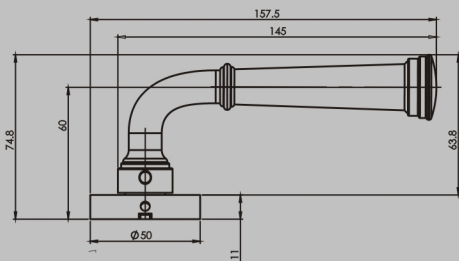

BLR2038

Finish:

Satin Chrome

Matt Antique Brass 3

Urban Bronze

Satin Champagne

Finish: SC, MAB3, UB, SB