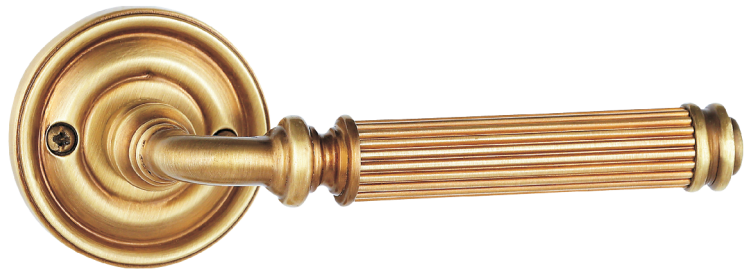

BLR1160

Lever handle has intricate design and ornate molding adding timeless aesthetic value.

BLB1161
Matt Antique Brass

Satin Brass

Oil Rubbed

Rose Gold

Dimension