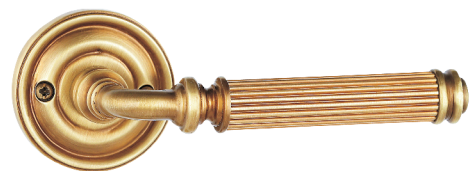

BLR1160

Lever handle has intricate design and ornate molding adding timeless aesthetic value.

BLB1161
Matt Antique Brass

Satin Brass

Oil Rubbed

Rose Gold

Dimension