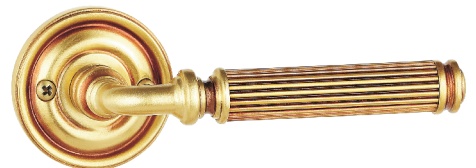

BLR1160

Lever handle has intricate design and ornate molding adding timeless aesthetic value.

BLB1161
Matt Antique Brass

Satin Brass

Oil Rubbed

Rose Gold

Dimension