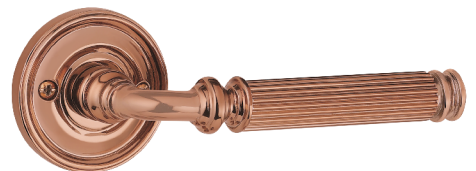

BLR1160

Lever handle has intricate design and ornate molding adding timeless aesthetic value.

BLB1161
Matt Antique Brass

Satin Brass

Oil Rubbed

Rose Gold

Dimension