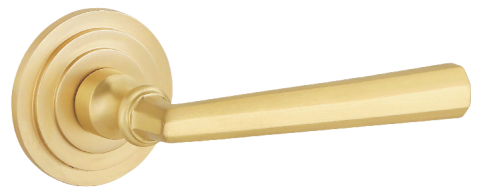

BLR1150

Lever handle has intricate design and ornate molding adding timeless aesthetic value.

Bronze

Satin Brass

Matt Antique Brass

Polished Nickel

Dimension