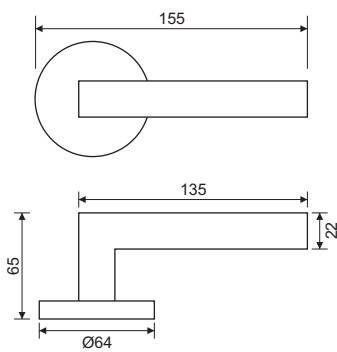

BLR1130

Lever handle has intricate design and ornate molding adding timeless aesthetic value.

Bronze

Dimension

Satin Brass

Matt Antique Brass