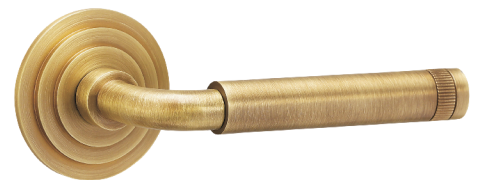

## BLR1120

Lever handle has intricate design and ornate molding adding timeless aesthetic value.

Satin Brass

Matt Antique Brass

Bronze

Matt Black

### Dimension