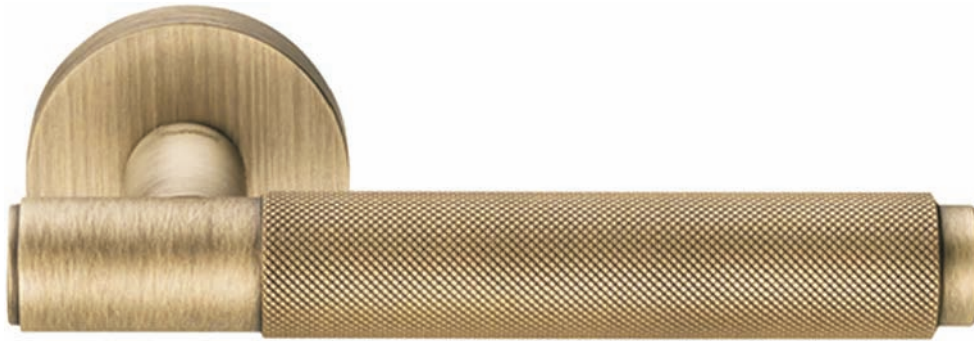

BLR1015

BLWC101
Turn Knob

Finish:

Polished Chrome

Polished Brass

Matt Antique Brass

Matt Black