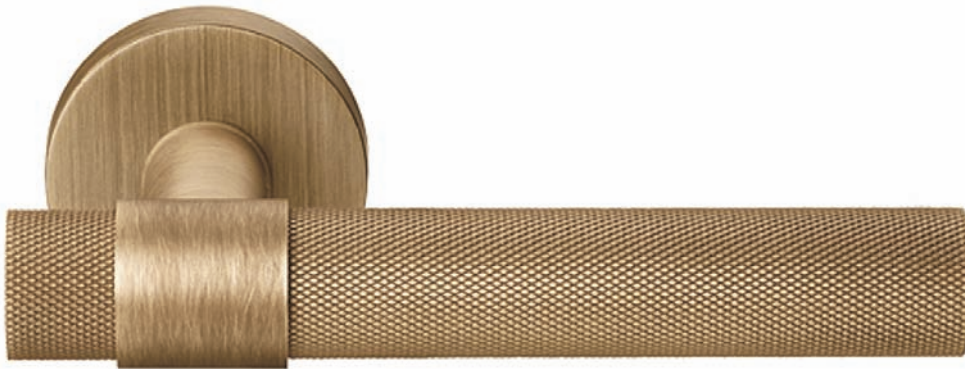

BLR1012

**BLWC101
Turn Knob**

Matt Antique Brass
Finish:

Polished Chrome

Polished Brass

Dull Satin Brass

Matt Black
BLB1012P

Matt Black

Finish : CP, PB, MAB, DSB, MBL