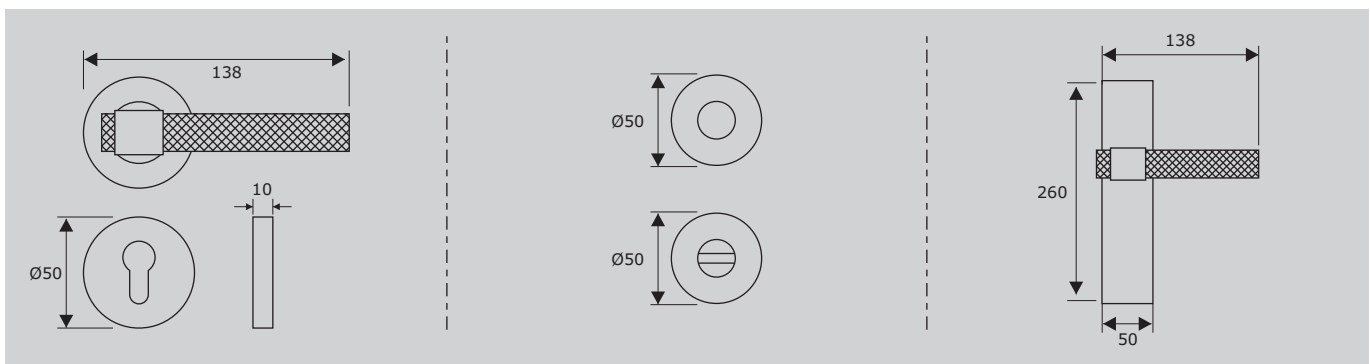

BLR1012

**BLWC101
Turn Knob**

Matt Antique Brass
Finish:

Polished Chrome

Polished Brass

Dull Satin Brass

Matt Black
BLB1012P

Matt Black