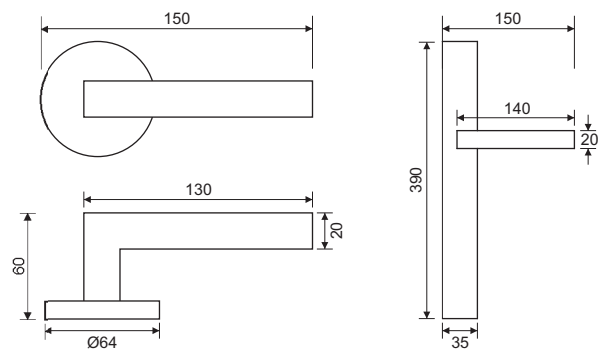

BLR1170

Lever handle has intricate design and ornate molding adding timeless aesthetic value.

Matt Antique Brass

Satin Brass

Dimension

BLB1171
Satin Brass