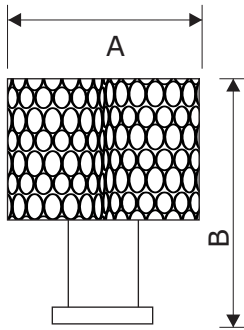

BK92

MARTELLI SERIES

Material:
Brass

Available Sizes (mm)
Dia : 30

Available Finishes:
SCG | Satin Champagne
MAB | Matt Antique Brass
UB | Urban Bronze

BK68

VIONA SERIES

Material:
Brass

Available Sizes (mm)
Dia : 32 | 38

Available Finishes:
SCG | Satin Champagne
SC | Satin Chrome
MAB | Matt Antique Brass
UB | Urban Bronze

BK 92

Material: Brass

Finish	Satin Champagne	Matt Antique Brass 3	Urban Bronze
Size in mm (A)	Item Code		
30	BK9230/SCG	BK9230/MAB3	BK9230/UB

BK 68

Material: Brass

Finish	Satin Champagne	Satin Chrome	Matt Antique Brass 3	Urban Bronze
Size in mm (A)	Item Code			
32	BK6832/SCG	BK6832/SC	BK6832/MAB3	BK6832/UB
38	BK6838/SCG	BK6838/SC	BK6838/MAB3	BK6838/UB