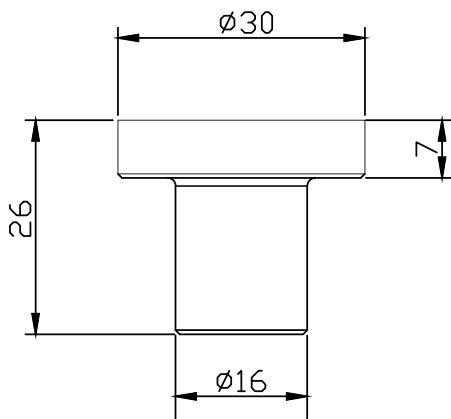

Finish	Satin Champagne	Matt Black	Matt Antique Brass 3	Urban Bronze
Size in mm (A)	Item Code			
30	BK9030/SCG	BK9030/MBL	BK9030/MAB3	BK9030/UB
38	BK9038/SCG	BK9038/MBL	BK9038/MAB3	BK9038/UB

BK 91

Material: Brass