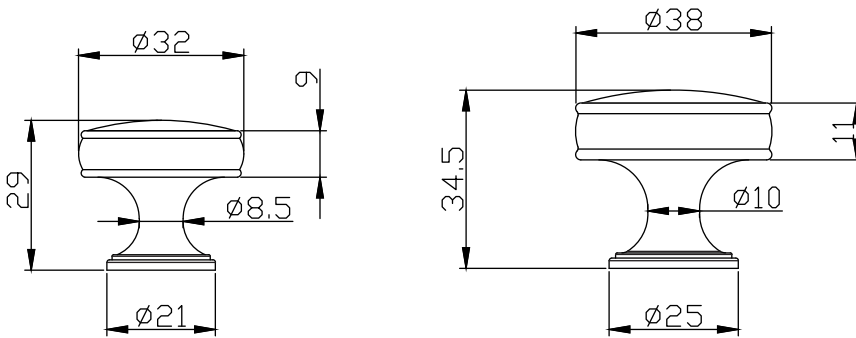

BK70

VIONA SERIES

Material:

Brass

Available Sizes (mm)

Dia : 32 | 38

Available Finishes:

- SCG** | Satin Champagne
- MAB** | Matt Antique Brass
- UB** | Urban Bronze
- IB** | Imperial Bronze

BK80

VIONA SERIES

Material:

Brass

Available Sizes (mm)

Dia : 30 | 38

Available Finishes:

- SCG** | Satin Champagne
- MBL** | Matt Black
- MAB** | Matt Antique Brass
- UB** | Urban Bronze

BK 70

Material: Brass

Finish	Satin Champagne	Matt Antique Brass 3	Imperial Bronze	Urban Bronze
Size in mm (A)	Item Code			
32	BK7032/SCG	BK7032/MAB3	BK7032/IB	BK7032/UB
38	BK7038/SCG	BK7038/MAB3	BK7038/IB	BK7038/UB

BK 80

Material: Brass

Finish	Satin Champagne	Matt Black	Matt Antique Brass 3	Urban Bronze
Size in mm (A)	Item Code			
30	BK8030/SCG	BK8030/MBL	BK8030/MAB3	BK8030/UB
38	BK8038/SCG	BK8038/MBL	BK8038/MAB3	BK8038/UB