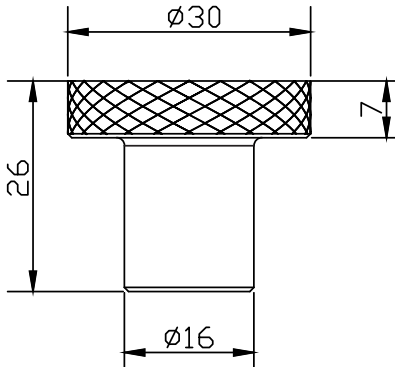

Available Sizes (mm)

Dia : 32 | 38

Available Finishes:

SCG | Satin Champagne

MBI | Matt Black

MAB | Matt Antique Brass

UB | Urban Bronze

BK 10

Material: Brass

Finish	Satin Champagne	Matt Black	Matt Antique Brass 3	Urban Bronze
Size in mm (A)	Item Code			
30	BK1030/SCG	BK1030/MBL	BK1030/MAB3	BK1030/UB
38	BK1038/SCG	BK1038/MBL	BK1038/MAB3	BK1038/UB