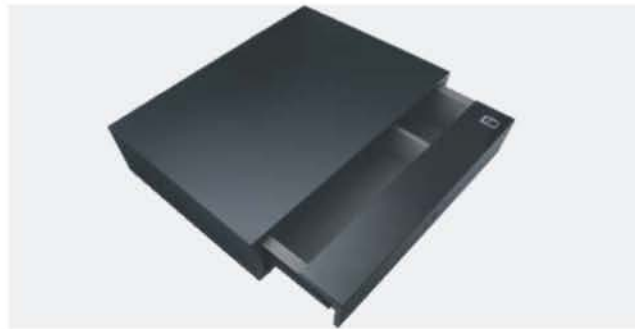

Biometric Safe

Product Description:

- Biometric lock provides greater security and quicker access to the safe's content
- Internal battery can be recharged with bottom mounted external USB interface
- Unlock by multiple sources: Finger print, numerical safety codes and normal keys
- Push the drawer and the safe will be automatically locked
- Installation between the carcass sides with full extension soft closing slides
- Cabinet depth: 400mm
- Cabinet height: 150mm
- Material: Steel
- Color: Black

Item Code	Size WxDxH (mm)	Color
W10C48	480x400x150	Black