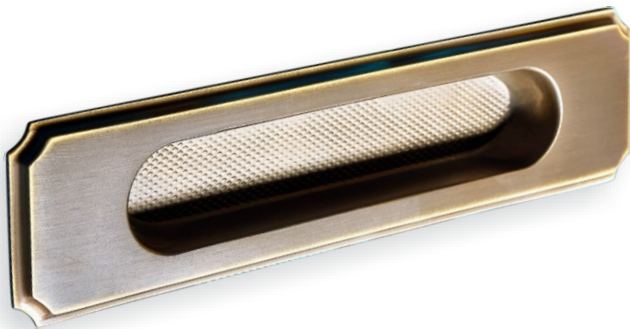

BFP FILLET

BFP FILLET

Material:

Brass

Width:

45mm

Depth:

14mm

Available Sizes (mm)

Size : 170 x 45mm

Available Finishes:

GM | Gun Metal

MBL | Matt Black

BRZ | Bronze

BFP FILLET

Material: Brass

Finish	Bronze	Matt Black
Size in mm (A)	Item Code	
170	BFP170/BRZ	BFP170/MBL