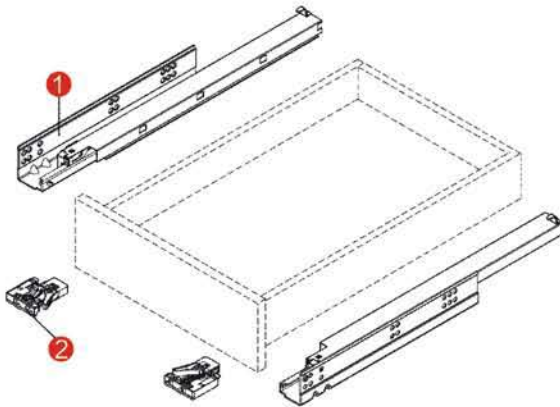

**Synchronized Full Extension Soft Close  
Concealed Undermount Slide with  
3D Locking Brackets**
**Features:**

- Synchronized soft close system
- Quick and easy assembling and dismantling the drawer
- Height adjustment 0~+3mm
- Slide adjustment  $\pm 1.5\text{mm}$
- Depth (In and Out) adjustment 0~+3mm
- Loading capacity 40Kg

**Kit Package**

**The Basic components**

**Space Requirement**

Nominal Length NL	Soft close drawer item no.	Set/Pair
250mm	CSR425	1
300mm	CSR430	1
350mm	CSR435	1
400mm	CSR440	1
450mm	CSR445	1
500mm	CSR450	1
550mm	CSR455	1