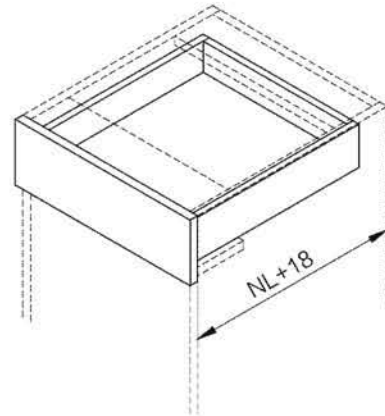

**Synchronized Full Extension Soft Close  
Concealed Undermount Slide with  
3D Locking Brackets**
**Features:**

- Synchronized soft close system
- Quick and easy assembling and dismantling the drawer
- Height adjustment 0~+3mm
- Slide adjustment  $\pm 1.5\text{mm}$
- Depth (In and Out) adjustment 0~+3mm
- Loading capacity 40Kg

**Kit Package**

**The Basic components**

**Space Requirement**

Nominal Length NL	Soft close drawer item no.	Set/Pair
250mm	CSR425	1
300mm	CSR430	1
350mm	CSR435	1
400mm	CSR440	1
450mm	CSR445	1
500mm	CSR450	1
550mm	CSR455	1