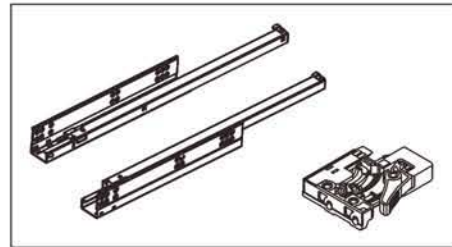

**Synchronized Full Extension Soft Close  
Concealed Undermount Slide with  
3D Locking Brackets**
**Features:**

- Synchronized soft close system
- Quick and easy assembling and dismantling the drawer
- Height adjustment 0~+3mm
- Slide adjustment  $\pm 1.5\text{mm}$
- Depth (In and Out) adjustment 0~+3mm
- Loading capacity 40Kg

**Kit Package**

**The Basic components**

**Space Requirement**

Nominal Length NL	Soft close drawer item no.	Set/Pair
250mm	CSR425	1
300mm	CSR430	1
350mm	CSR435	1
400mm	CSR440	1
450mm	CSR445	1
500mm	CSR450	1
550mm	CSR455	1