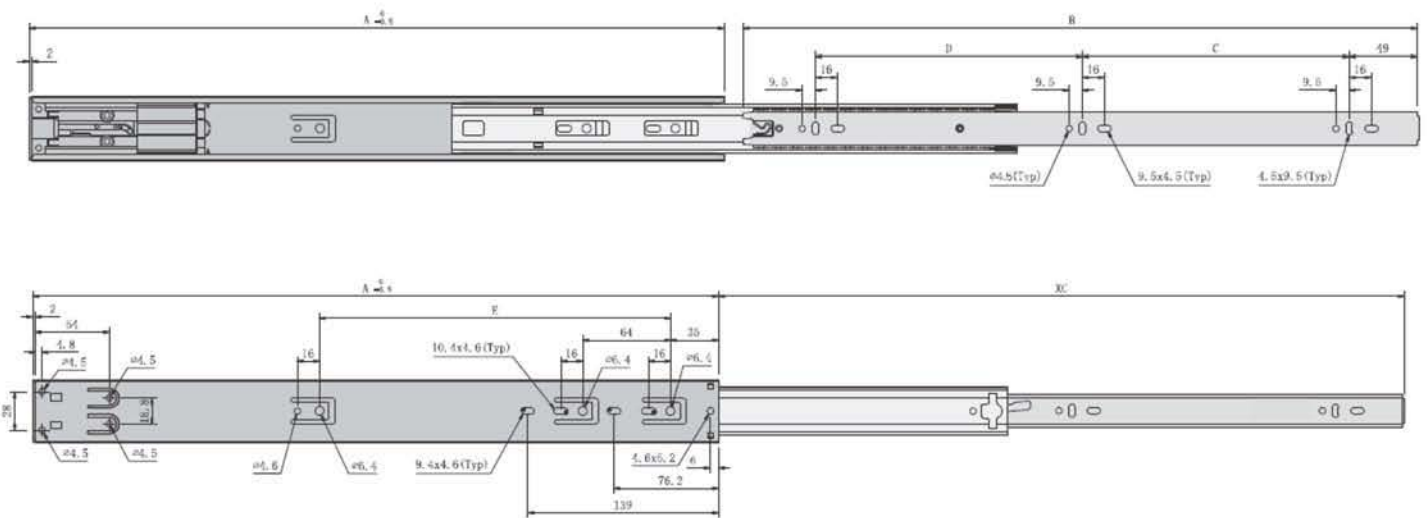

Push Open Full Extension Ball Bearing Slides
Features:

- Width: 45.7mm
- Thickness: 12.7mm ± 0.1 (1/2")
- Loading capacity: 30kg
- Finish: Black, Zinc Plated
- Material thickness: 1.2x1.2x1.5mm

Nominal Length NL	Soft close drawer item no.	Set/Pair
300mm	BBRPO18730	1
350mm	BBRPO18735	1
400mm	BBRPO18740	1
450mm	BBRPO18745	1
500mm	BBRPO18750	1
550mm	BBRPO18755	1
600mm	BBRPO18760	1