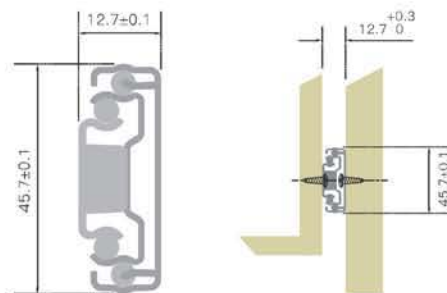

Push Open Full Extension Ball Bearing Slides
Features:

- Width: 45.7mm
- Thickness: 12.7mm ± 0.1 (1/2")
- Loading capacity: 30kg
- Finish: Black, Zinc Plated
- Material thickness: 1.2x1.2x1.5mm

Nominal Length NL	Soft close drawer item no.	Set/Pair
300mm	BBRPO18730	1
350mm	BBRPO18735	1
400mm	BBRPO18740	1
450mm	BBRPO18745	1
500mm	BBRPO18750	1
550mm	BBRPO18755	1
600mm	BBRPO18760	1