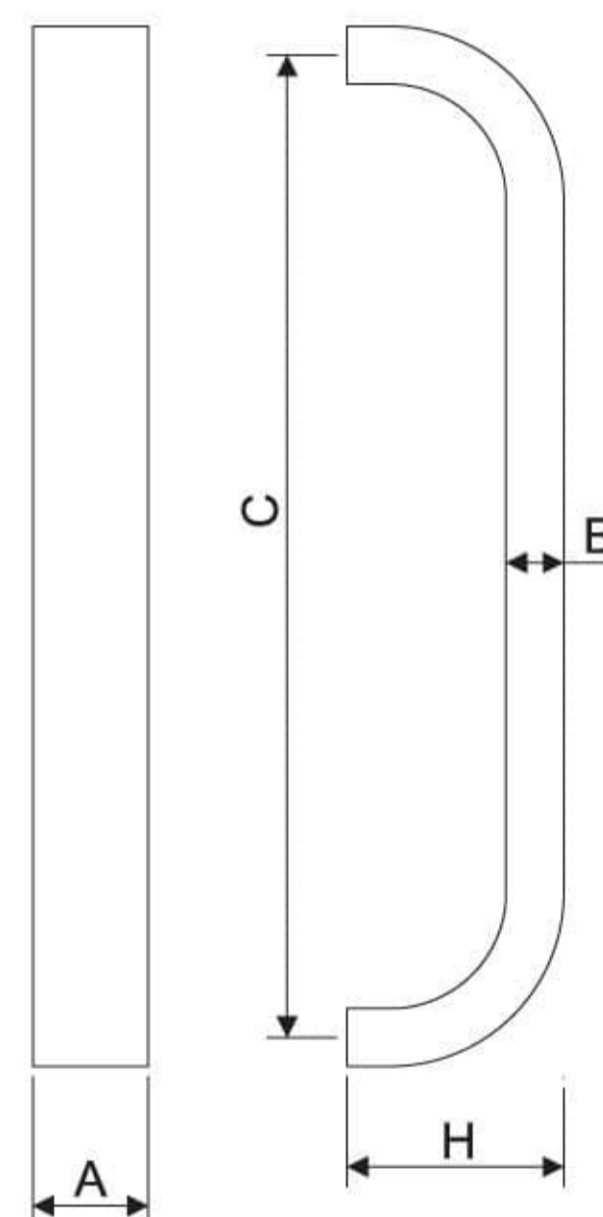

Azura Pull Handle

| Ref. No. | Size(A x B x C x H) |
|-----------|------------------------|
| ● PHS1551 | : 40 x 20 x 300 x 70mm |
| ● PHS1552 | : 40 x 20 x 450 x 70mm |
| ● PHS1553 | : 40 x 20 x 600 x 75mm |
| ● PHS1554 | : 40 x 20 x 800 x 75mm |