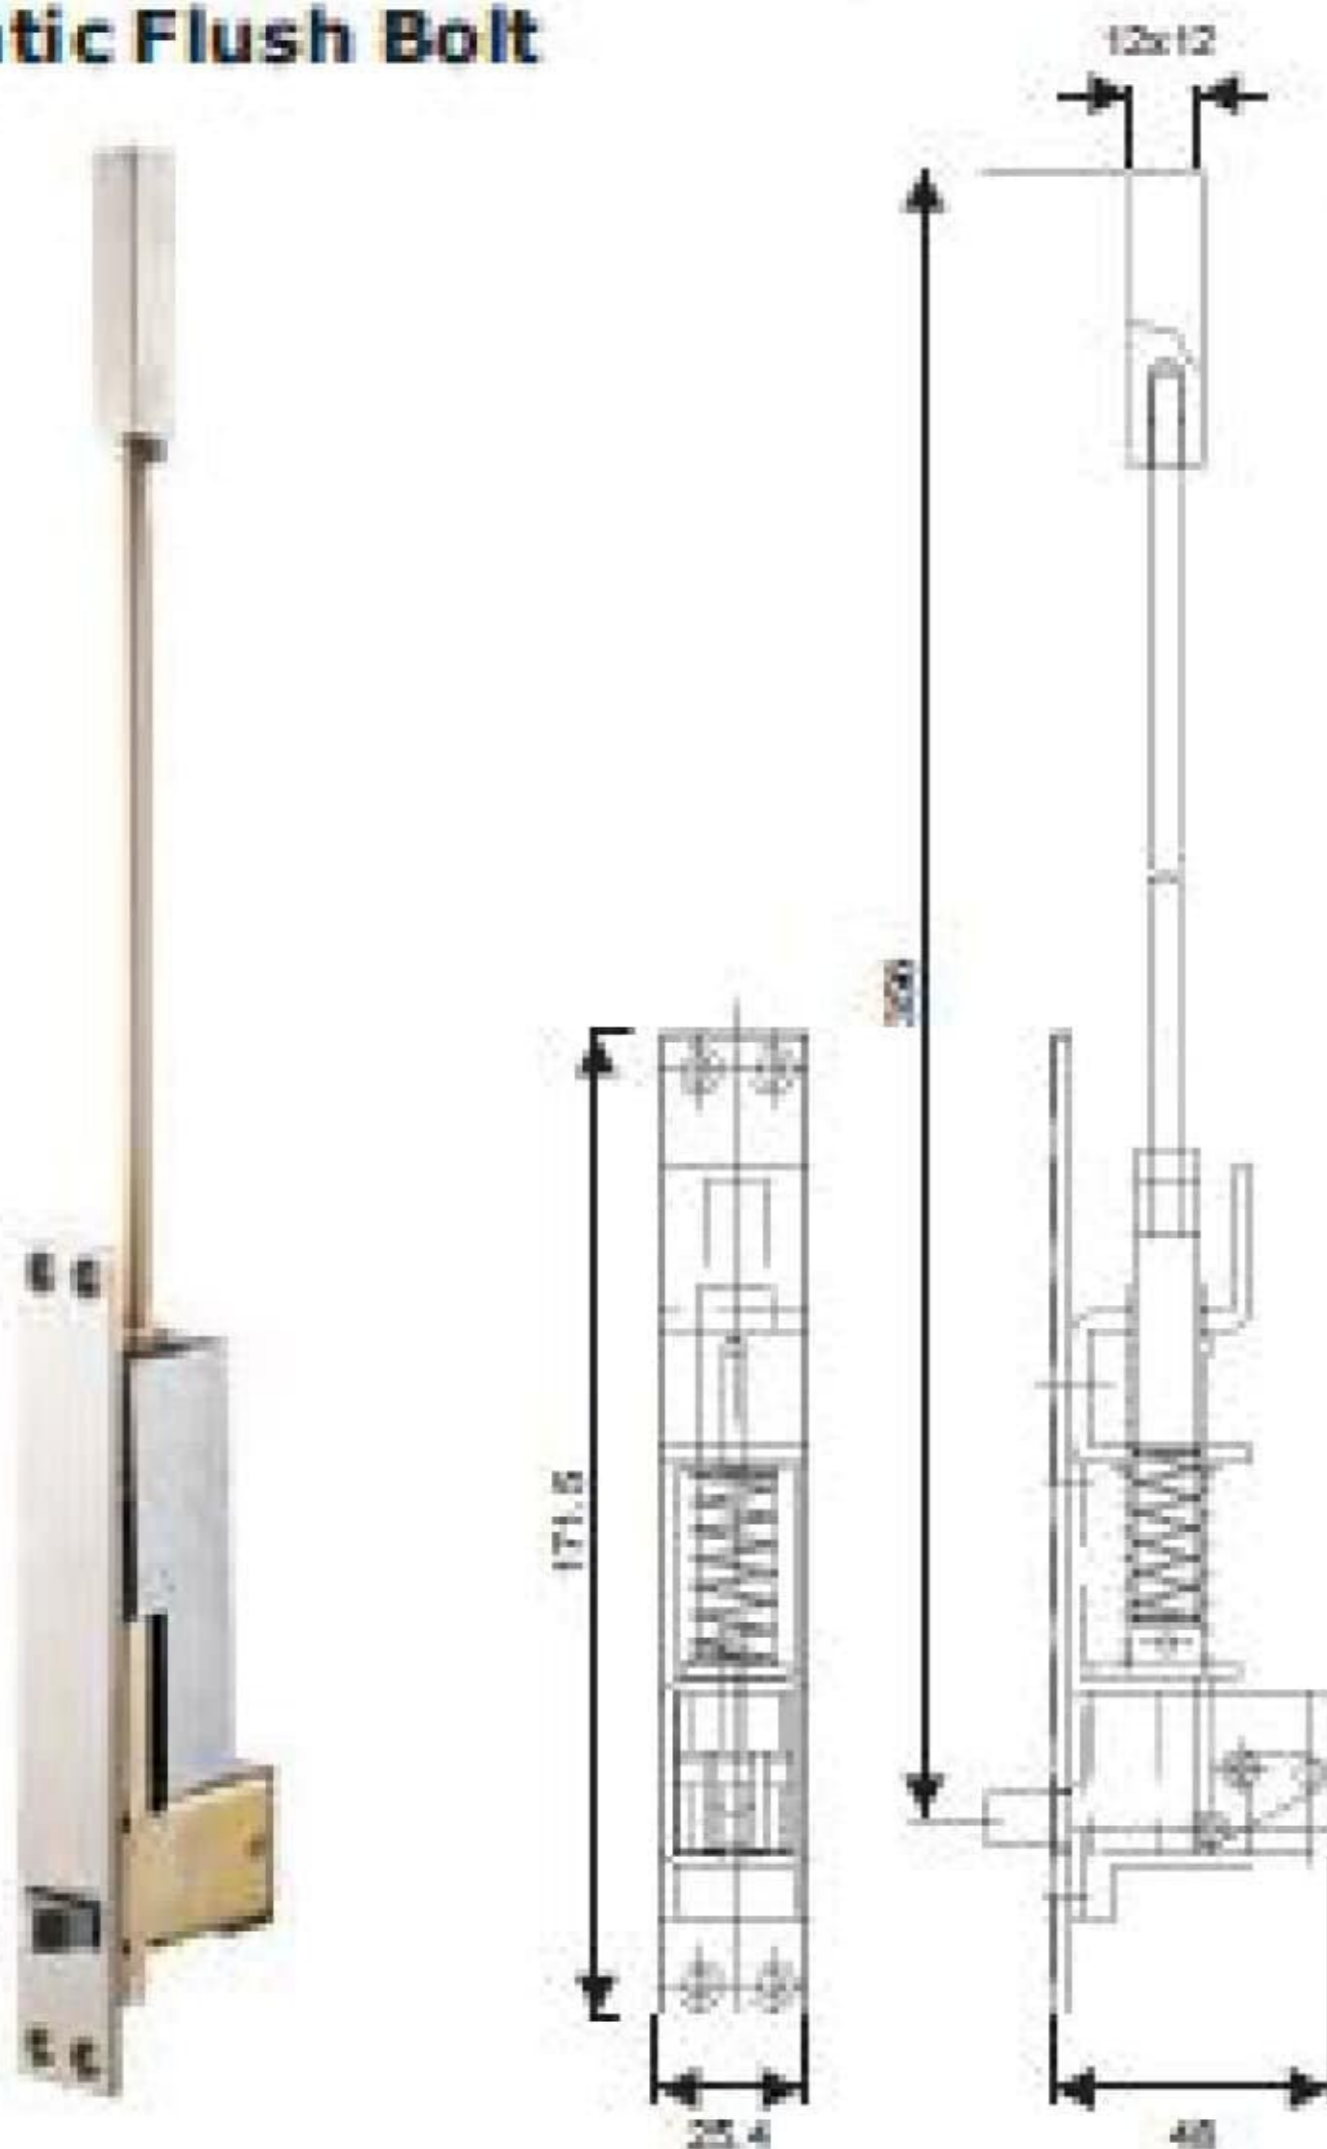

Automatic Flush Bolt

AFB1801 - Fire-Rated metal doors
upto 2700mm H x 1219mm W

Material : Stainless Steel

Features : •Non-handed.

•Fully automatic—opening active door retracts top and bottom bolts.

•Override feature prevents damage to doors or bolts if bolt heads are blocked from entering strikes.

•Standard rod length - 300mm

•Custom rod lengths available (Increment of 150mm)

Options: No. 1801 can be used with the DESS550 Dust Proof Strike

10

 10 YEARS
MECHANICAL
GUARANTEE