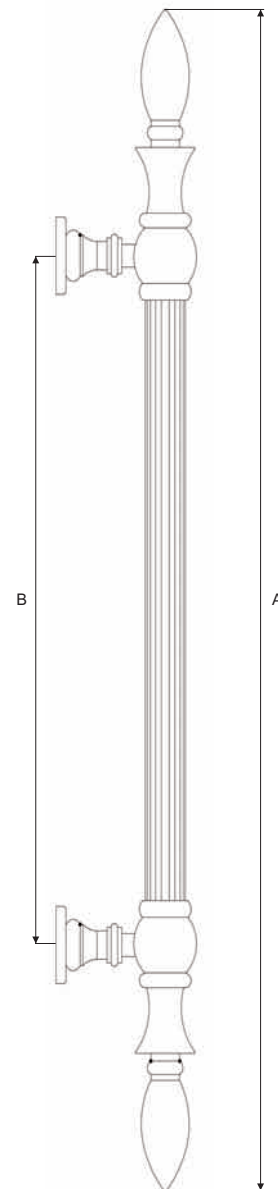

Ardea Pull Handle

Ref. No.	Size (AxB)
----------	------------

- BPH671 : 480x230
- BPH672 : 600x350

Finish: PB, MAB, SB