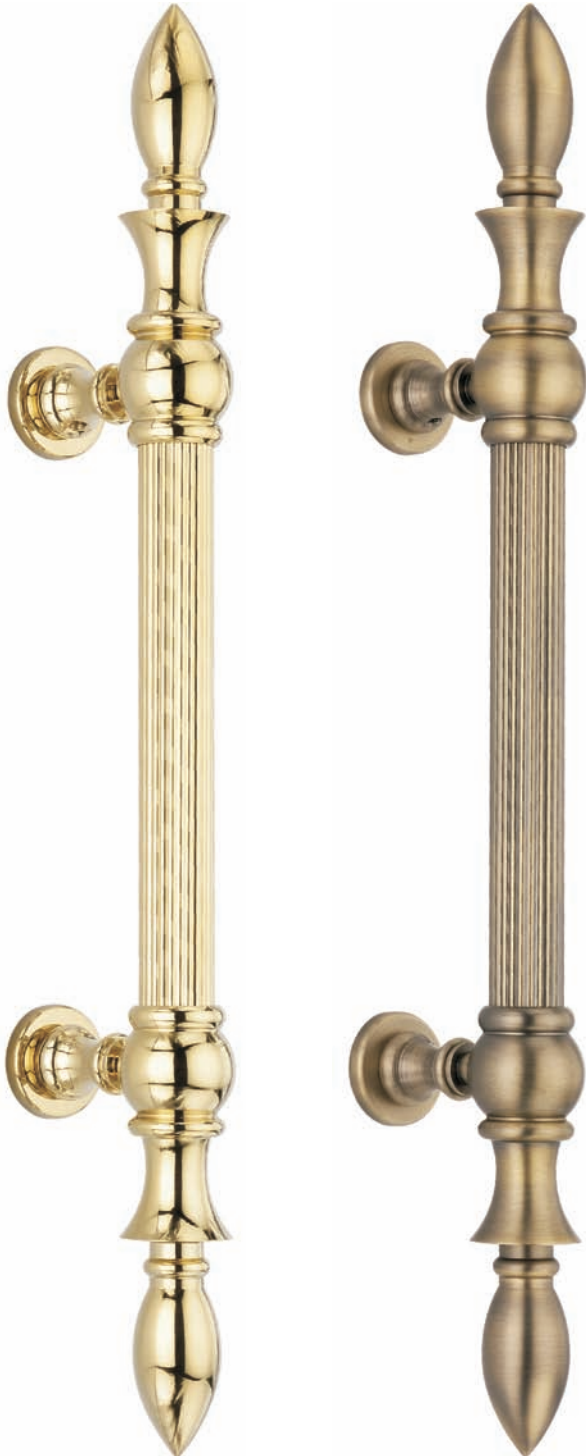

Ardea Pull Handle

Ref. No.	Size (AxB)
----------	------------

- BPH671 : 480x230
- BPH672 : 600x350

Finish: PB, MAB, SB