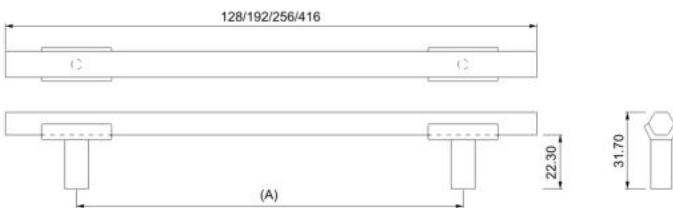

835 AMARNA

Material:

Zamac+Aluminium

Projection:

36mm

Width:

12mm

Available Sizes (MM)

Material: Zamac

Finish	Satin Brass	Satin Nickel	Matt Antique Brass	Matt Black
Size in mm (A)	Item Code			
160	EA705-160/SB	EA705-160/SN	EA705-160/MAB	EA705-160/MBL
224	EA705-224/SB	EA705-224/SN	EA705-224/MAB	EA705-224/MBL

776 NIFTY

Material: Zamac+Aluminium

Finish	Satin Brass	Satin Nickel	Matt Antique Brass	Matt Black
Size in mm (A)	Item Code			
96	EA776-96SB	EA776-96SN	EA776-96MAB	EA776-96MBL
160	EA776-160SB	EA776-160SN	EA776-160MAB	EA776-160MBL
224	EA776-224SB	EA776-224SN	EA776-224MAB	EA776-224MBL
320	EA776-320SB	EA776-320SN	EA776-320MAB	EA776-320MBL

835 AMARNA

Material: Zamac+Aluminium

Finish	Satin Brass	Satin Nickel	Matt Antique Brass	Matt Black
Size in mm (A)	Item Code			
160	EA835-160SB	EA835-160SN	EA835-160MAB	EA835-160MBL
224	EA835-224SB	EA835-224SN	EA835-224MAB	EA835-224MBL
320	EA835-320SB	EA835-320SN	EA835-320MAB	EA835-320MBL
416	EA835-416SB	EA835-416SN	EA835-416MAB	EA835-416MBL