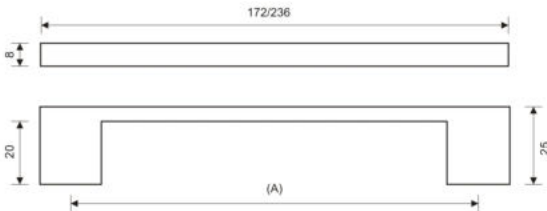

835 AMARNA

Material:

Zamac+Aluminium

Projection:

36mm

Width:

12mm

Available Sizes (MM)

Size : 204 | 268 | 364 | 460

CC : 160 | 224 | 320 | 416

Available Finishes:

Sb | Satin Brass

Sn | Satin Nickel

Mab | Matt Antique Brass

Mbl | Matt Black

705 ESQUIRE

Material: Zamac

Finish	Satin Brass	Satin Nickel	Matt Antique Brass	Matt Black
Size in mm (A)	Item Code			
160	EA705-160/SB	EA705-160/SN	EA705-160/MAB	EA705-160/MBL
224	EA705-224/SB	EA705-224/SN	EA705-224/MAB	EA705-224/MBL

776 NIFTY

Material: Zamac+Aluminium

Finish	Satin Brass	Satin Nickel	Matt Antique Brass	Matt Black
Size in mm (A)	Item Code			
96	EA776-96SB	EA776-96SN	EA776-96MAB	EA776-96MBL
160	EA776-160SB	EA776-160SN	EA776-160MAB	EA776-160MBL
224	EA776-224SB	EA776-224SN	EA776-224MAB	EA776-224MBL
320	EA776-320SB	EA776-320SN	EA776-320MAB	EA776-320MBL