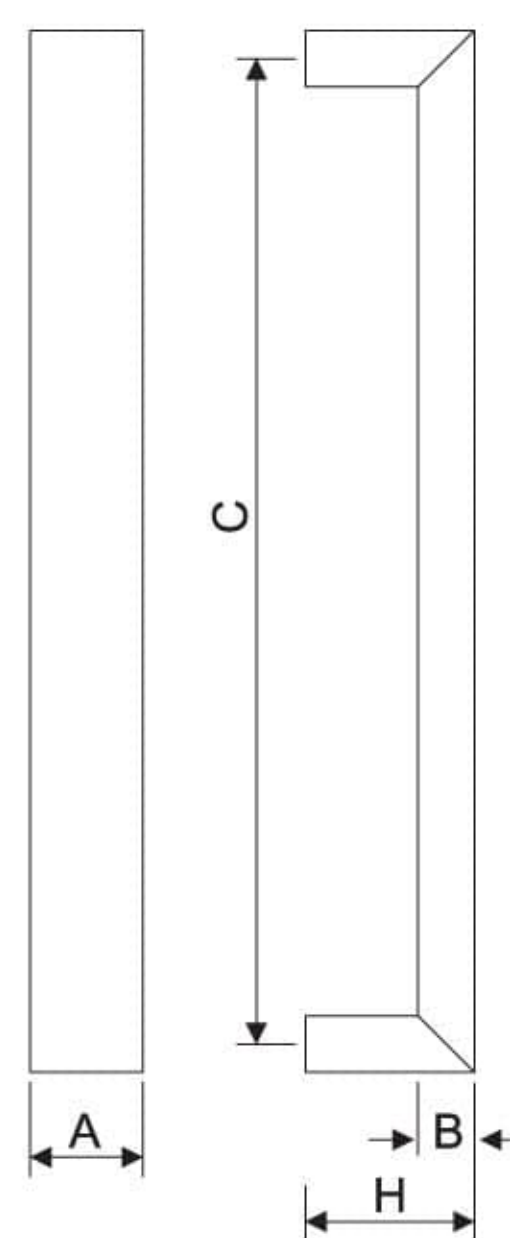

**Allure Pull Handle**

SSS

Ref. No.	Size(A x B x C x H)
● PHS1321	: 25 x 13 x 300 x 50mm
● PHS1322	: 25 x 13 x 450 x 50mm
● PHS1323	: 25 x 13 x 600 x 50mm
● PHS1330	: 30 x 15 x 450 x 60mm
● PHS1331	: 30 x 15 x 600 x 60mm
● PHS1332	: 30 x 15 x 800 x 60mm
● PHS1341	: 40 x 20 x 600 x 70mm
● PHS1342	: 40 x 20 x 800 x 70mm
● PHS1351	: 40 x 30 x 600 x 80mm
● PHS1352	: 40 x 30 x 800 x 80mm